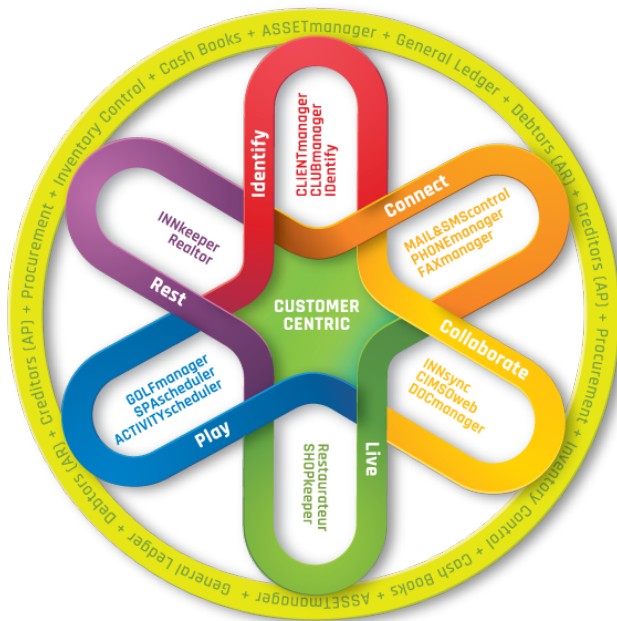

## DATA SYNCHRONIZING AND REPLICATION

- ✓ Synchronize information from remote worldwide offices
- ✓ Affordable connection using Diginet, DSL, RF, GPRS, VSat, or dial-up
- ✓ Highly secure, encrypted, proprietary data packet transmission
- ✓ Trusted TCP/IP protocol with minimal bandwidth consumption
- ✓ Automatic communication resumption after connection failure

## SEAMLESS INTEGRATION

## CUSTOMER-CENTRIC DESIGN

The CIMSO ERP Software toolbox provides the tools you need to control and improve your business

- **Identify** Client Relations Management with customer identification and preferences
- **Connect** Direct individual or bulk blast e-mail, SMS, fax and snail mail communications
- **Collaborate** Live data synchronization to all offices with WEB and mobile device interfaces
- **Live** Touch screen points of sale for food and beverage and retail trade outlets
- **Play** Scheduling and management facilities for Golf, SPA, and leisure activities
- **Rest** Lodging reservations, property management (PMS), Leasing and Timeshare
- **Finance** Financial control to balance sheet, GL, AR, AP, stock, procurement, cash books

## VALUE PROPOSITION

- Next generation technology → Evolving and increasingly efficient systems
- Customer centric design → Improved client service delivery and satisfaction
- Seamless integration → Real-time financial and operational reporting
- Complete financial control → Ensures transparency and accountability
- Enterprise resource planning → Complete and efficient management control
- Reduced cost of ownership → Improved ROI and bottom line profit margins