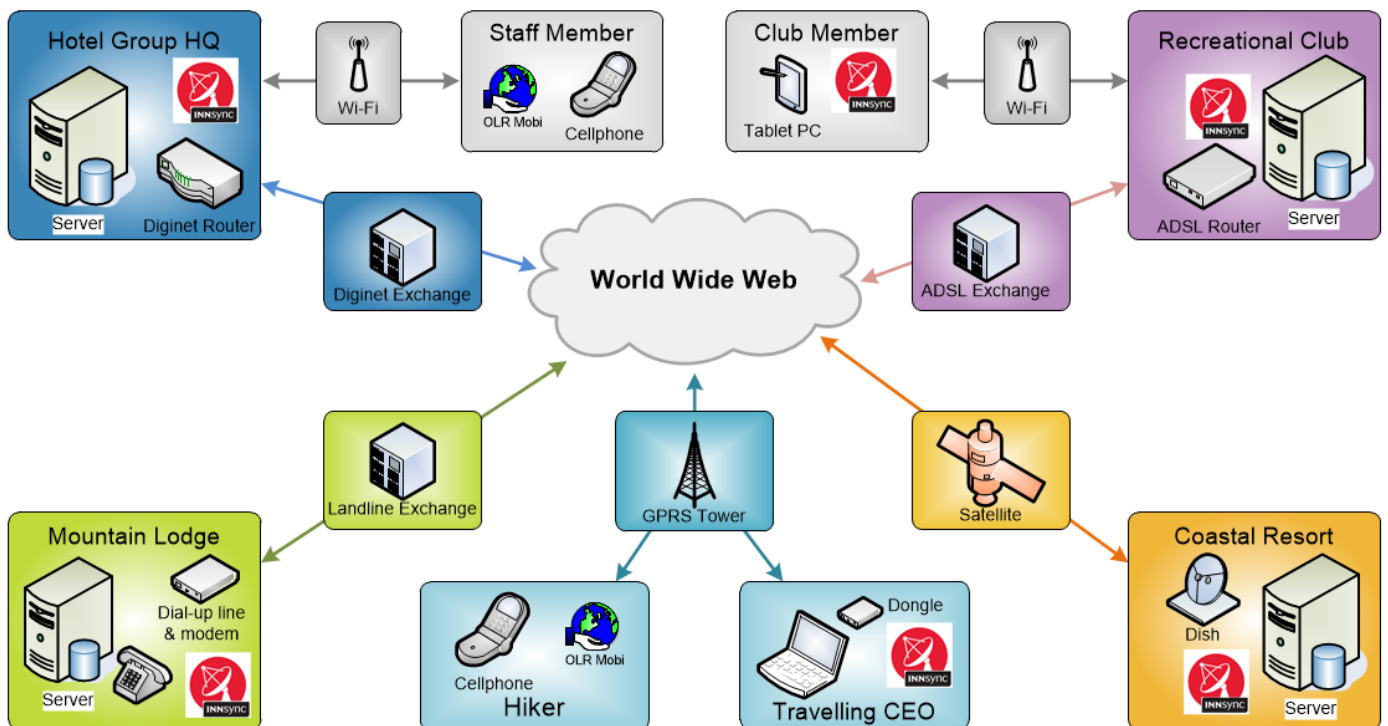

Synchronizing information from multiple properties across geographic borders and continents

FEATURES:

- Synchronize data from an unlimited number of remote servers worldwide
- Near real-time access to financial and operational reporting from remote sites
- Highly secure, encrypted, proprietary data structure on trusted TCP/IP protocol
- Affordable connectivity via Diginet, DSL, RF, GPRS, VSat, or dial-up modem
- All servers remain live and fully operational eve if internet communications fail
- Synchronization automatically resumes on re-establishment of communication links
- Minimize double-bookings between central reservations offices and properties
- User defined configuration for data transmission optimization and redundancy
- Seamless integration to the entire CiMSO suite

SECURE DATA REPLICATION:

Africa	Cape Town	marketingza@cimso.com	+27 21 852 2388	UTC+2hrs
Indonesia	Jakarta	marketingid@cimso.com	+62 21 5793 6155	UTC+7hrs
Asia	Singapore	marketingsg@cimso.com	+65 6604 7245	UTC+8hrs